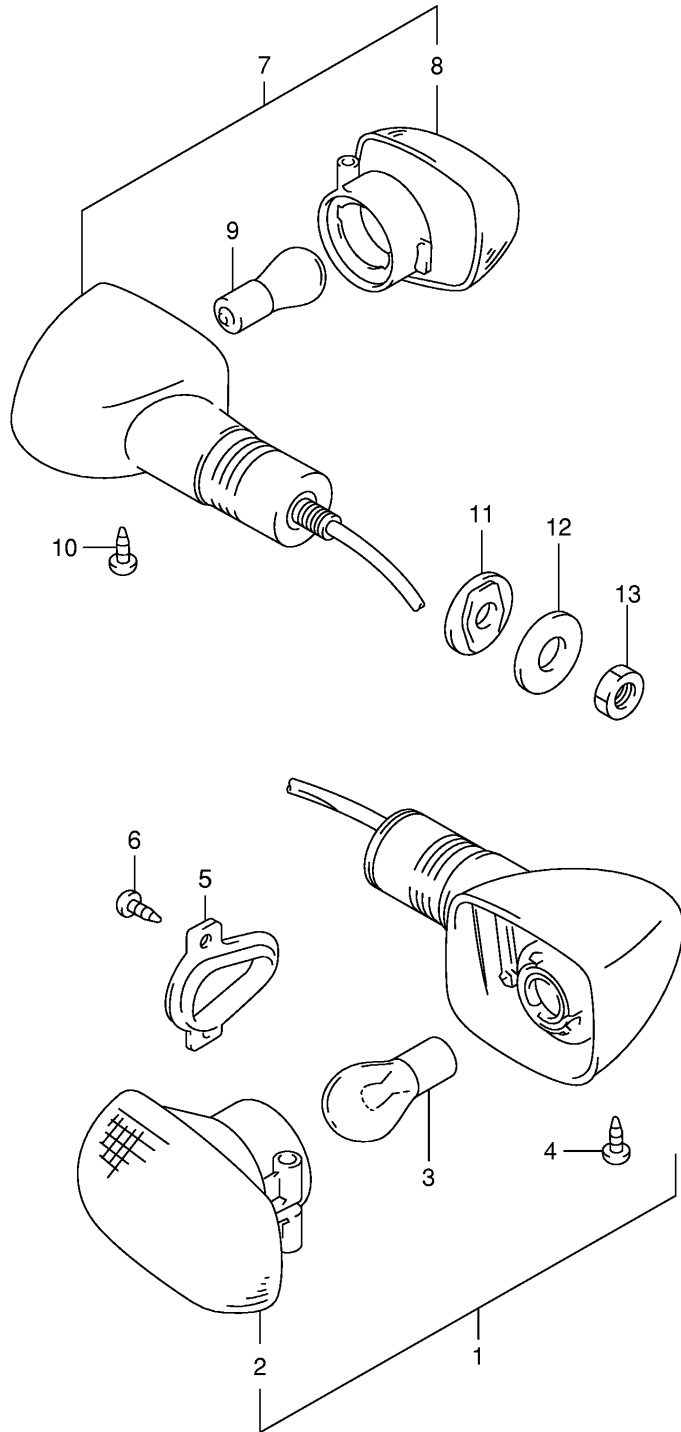

Ref No	Part No	Description
1	35601-33E30	Lamp Assy, Front Turnsignal Rh
1	35602-33E30	Lamp Assy, Front Turnsignal Lh
2	35610-33E00	. . Lamp Unit
3	09471-12045	. . Bulb (12v,21w)
4	03242-04123	. . Screw
5	35629-33E00	Plate, Front Turnsignal Lamp
6	03511-05103	Screw
7	35603-33E10	Lamp Assy, Rear Turnsignal Rh
7	35604-33E10	Lamp Assy, Rear Turnsignal Lh
8	35610-33E00	. . Lamp Unit
9	09471-12045	. . Bulb (12v,21w)
10	03242-04123	. . Screw
11	35695-17C00	Spacer, Rear Turnsignal
12	09160-10501	Washer (10.5x30x2.3)
13	08310-00103	Nut
14	38610-03F00	Relay Assy, Turnsignal Lamp